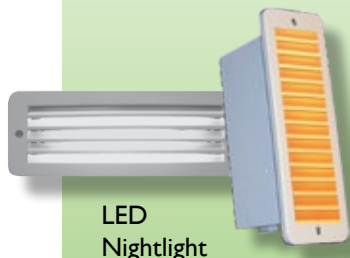

Vista will ship up to 50 pieces of the items featured here within 15 days after receipt of an order.

(Conditions are listed on reverse side)

Surgical Troffer

Multiform

VISTA

QUICK SHIP PROGRAM

Bantam LED

Bantam LED Nightlight

BNL-AM-NA-UNV

Bantam Nightlight w/amber LEDs and natural aluminum finish

BNL-WT-MW-UNV

Bantam Nightlight w/white LEDs and Mission White finish

LED
Nightlight

VSP LED Steplight

AGVSP-LED-ST-BB

VSP-LED steel back box only

AGVSP-LED-ST-HL-C-ZN-WT-UNV-MW

VSP-LED w/steel back box, horizontal louver, clear lens, zinc fasteners, white LEDs and Mission White finish

AGVSP-LED-ST-HL-C-ZN-AM-UNV-MW

VSP-LED w/steel back box, horizontal louver, clear lens, zinc fasteners, amber LEDs and Mission White finish